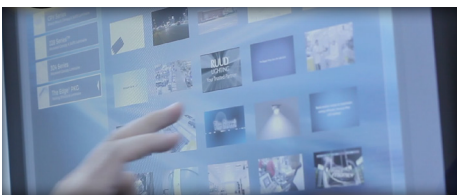

## COMPELLING EXPERIENCES

A touch screen kiosk or digital sign can fill your lobby, exhibit or presentation space with compelling content on an affordable budget. Motion graphics are more engaging than static, plus you can change them as often as you like.

### Personalized support

Anyone can hang technology on a wall or ceiling, but will it consistently delivery fresh content? How often must you print signage, to change information day to day? We can provide one of a kind, interactive content which is refreshed on a regular basis. Keep your content colorful and compelling.

### Results

With the promise of ever-changing content and consistent uptime, engage your clients to repeatedly visit and see what is coming next.

We can take this experience one step further by adding sensors to detect passersby. Encourage interaction with levers, wheels, gestures and buttons which dynamically effect content on screens. Draw crowds, inform, entertain and gather data all the while.